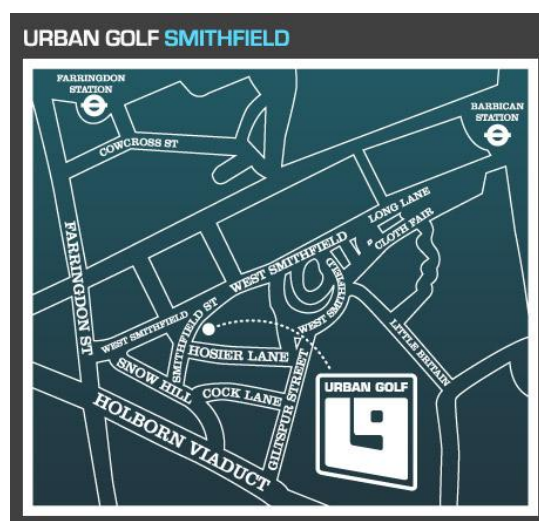

Corporate and Private Event Planners
21 Daws Lane, London, NW7 4SD
T: 0208 3587320 w: uptownevents.co.uk

Smithfield Venue

Venue Description

A stunning new space adjacent to the world-famous market, Urban Golf Smithfield offers golfers even more of the fantastic facilities that have made Urban Golf so popular. The layout of the site has been designed by award-winning architects Squire and Partners with seven golf simulators centred around a large lounge bar area and two artificial grass putting greens.

Minimum Group Size 50

Maximum Group Size 200

Venue Location

12 Smithfield Street

London

EC1A 9LA

Tube Stations

Farringdon or Chancery Lane are nearby.

uptownevents™

Corporate and Private Event Planners
21 Daws Lane, London, NW7 4SD
T: 0208 3587320 w: uptownevents.co.uk

Soho Venue

Venue Description

In the centre of London's West End Urban Golf Soho plays host to a chic cocktail bar, lounge area and 6 state of the art golf simulators. There's no oak panelling, just exposed brickwork, plain white walls and plenty of nicely worn-in Danish 1950s leather sofas; this is the world's first fashionable golf venue.

Minimum Group Size 50

Maximum Group Size 120

Venue Location

33 Great Pulteney Street

London

W1F 9NW

Tube Stations

Piccadilly Circus and Oxford Circus are nearby.